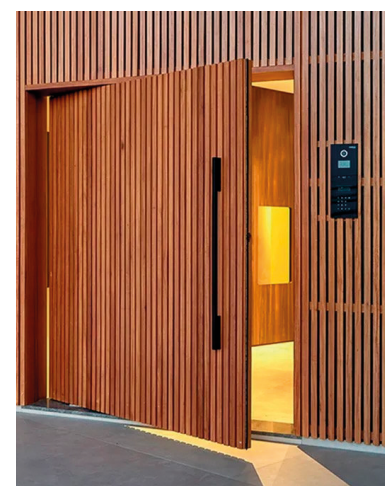

Luxurious solid wood design

Colour: Black Anthracite

Artikelnummer:
T528000_10.6

Material: Massivholz
Deckung: PVC
Maße: 210x90x4.4cm
Beinhaltet: Scharniere, Griff, Schloss
Glaseinsatz – Nein
Herstellungsdauer, Tage: 30
Mindestbestellmenge: 5 Stück
Der Preis/Stück beinhaltet die Lieferung zu den Bedingungen CIF

Article number:
T528000_10.6

Material: Solid Wood
Cover: PVC
Dimensions: 210x90x4.4cm
Includes: hinges, handle, lock
Glass Insert – No
Production time, days: 30
Minimum order quantity: 5 pieces
The price/piece includes delivery on the terms CIF

Артикул:
T528000_10.6

Материал: массив дерева
Покрытие: ПВХ
Размеры: 210x90x4.4cm
Включает в себя: петли, ручку, замок
Стекл. вставка – нет
Срок изготовления, дни: 30
Минимальный объем заказа: 5 шт.
Цена за шт. включает доставку на условиях CIF