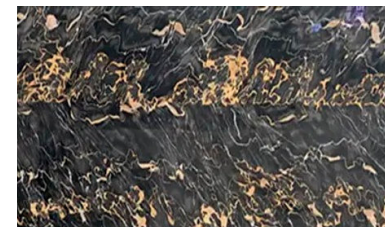

Italian Nero Portoro golden black marble