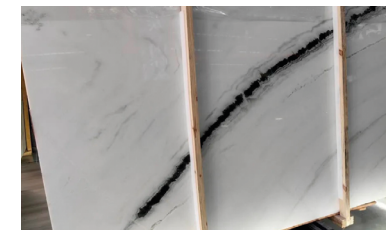

White marble with black vein panda